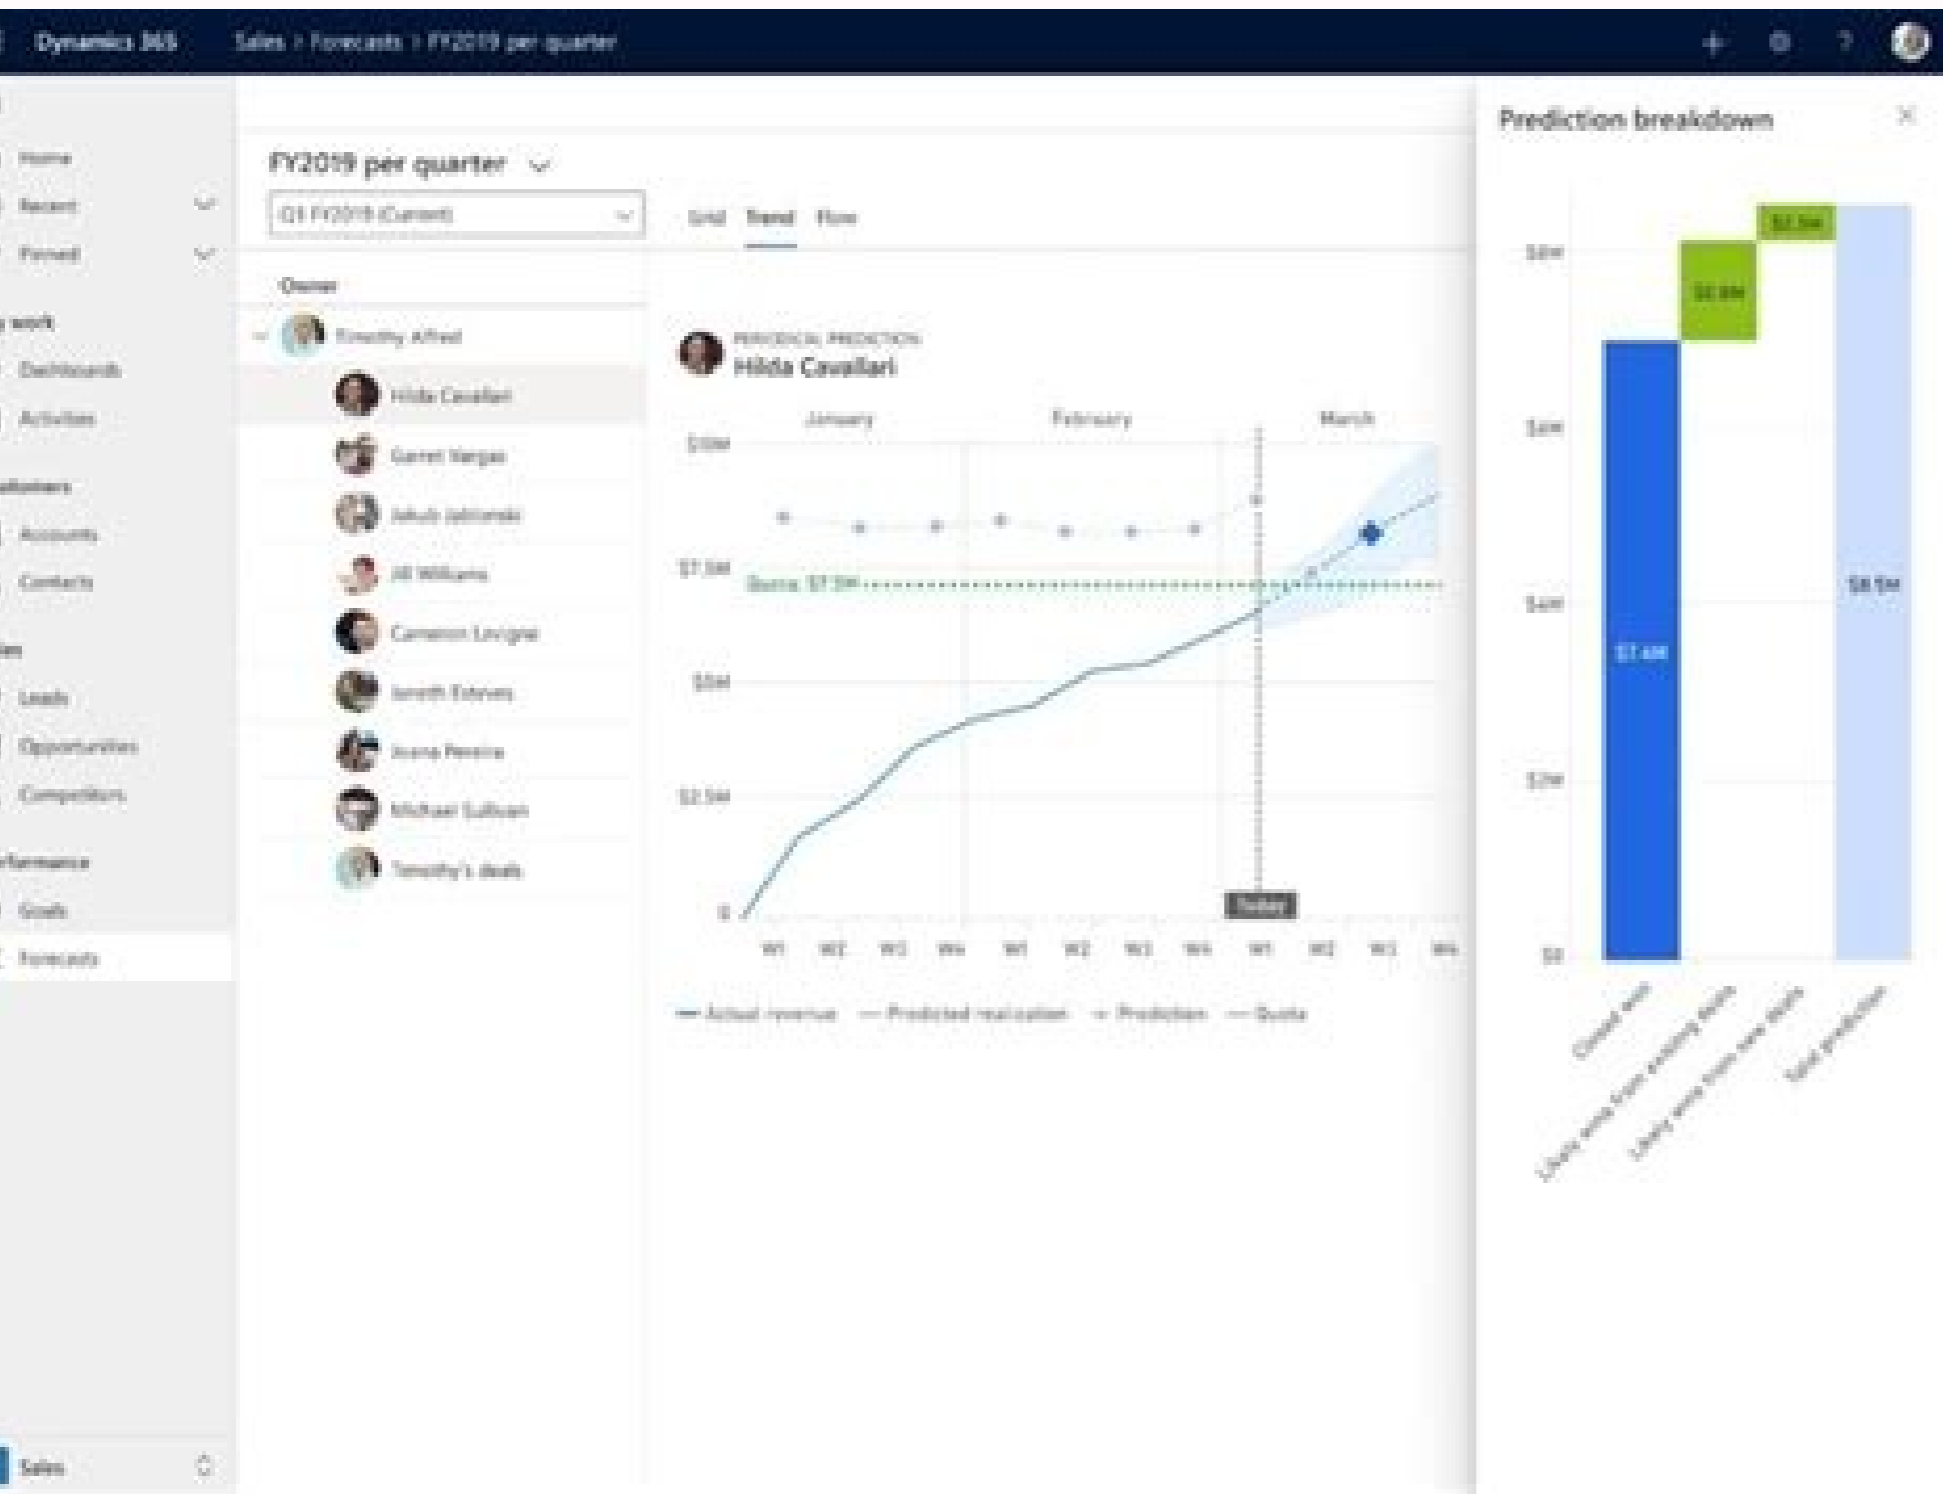

September 2017 (v. 2)

06/05/2022 · The wise system monitor is also straightforward to use track software that could be used as CPU fan control for CPU's fan speed. Like every other device, the Wise system Monitor has some advantages and drawbacks too. Wise System Monitor. The downside of this software is that it is incapable of controlling or tracking the cabinet's fan speed. Find and Review Business Software. SourceForge is a complete business software and services comparison platform where buyers find, compare, review, and buy business software and IT services. Selling software? You're in the right place. We'll help you reach millions of intent-driven software and IT buyers and influencers every day, all day. 2 dias atrás · Integrations. Prezi Video for Webex The exciting new way to engage and connect hybrid teams. Prezi Video for Zoom Give more engaging, meaningful, virtual presentations in Zoom. Prezi Video for Microsoft Teams Make your Microsoft Teams meetings more visual and ... "History of the internet" is an animated documentary explaining the inventions from time-sharing to filesharing, from Arpanet to Internet. The clip was made ... Software is a set of computer programs and associated documentation and data.[1] This is in contrast to hardware, from which the system is built and which performs the work. At the lowest programming level, executable code consists of machine language instructions supported by an individual processor—typically a central processing unit (CPU) or a graphics processing unit ... All of HubSpot's marketing, sales CRM, customer service, CMS, and operations software on one platform. Free HubSpot CRM. Overview of all products. Marketing Hub ... embedded, and collected forms to gather the contact details that your business needs. Free Landing ... Create better emails with a drag-and-drop editor and personalization tokens ... Nero Platinum - 7 programs in one suite! Video Editing Streaming Data Security Conversion Burn Worldwide Radio Further Information Camtasia is the best all-in-one screen recorder and video editor ... transitions and more. Software available on Windows and Mac ... (Recommended: 2.4 Ghz Intel® Core™ i5 Processor with 4 CPU Cores or better; gen 1 M1 Pro / Pro Max Soc) 8GB of RAM (Recommended: 16GB of ... Run your entire business with Zoho's suite of online productivity tools and SaaS applications. Over 75 million users trust us worldwide. Try our Forever Free Plan! Zoho - Cloud Software Suite and SaaS Applications for Businesses Push-to-talk mobile communications system that can be easily configured into teams, groups, channels, and projects. ... Online booking software for freelancers, ... Google Forms. Embedded forms for surveys and questionnaires that are simple to deploy and integrate with popular CRM tools. ActiveCampaign.